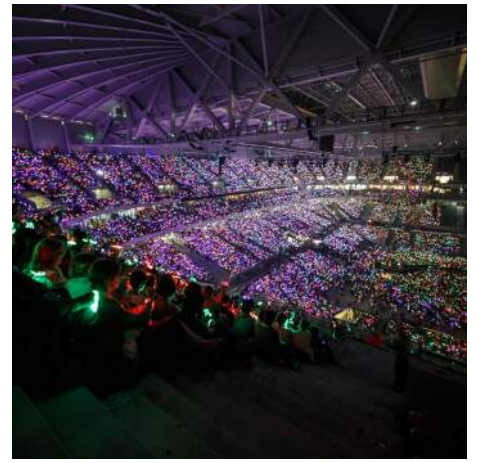

Watch the video
<https://vimeo.com/1011007203>