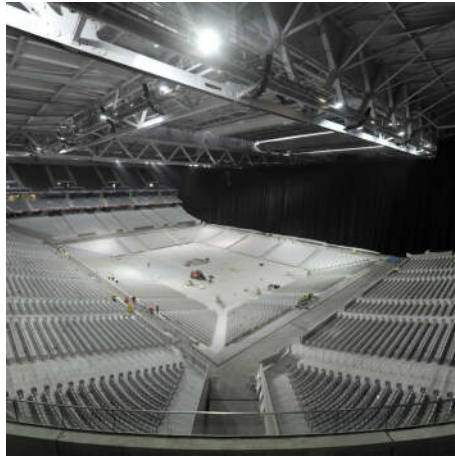

Watch the video
<https://vimeo.com/1011007203>