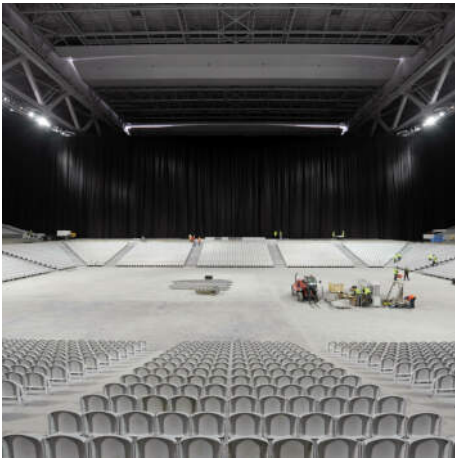

Watch the video
<https://vimeo.com/1011007203>