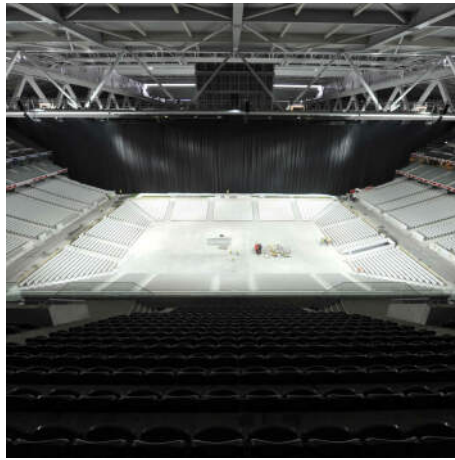

Watch the video
<https://vimeo.com/1011007203>