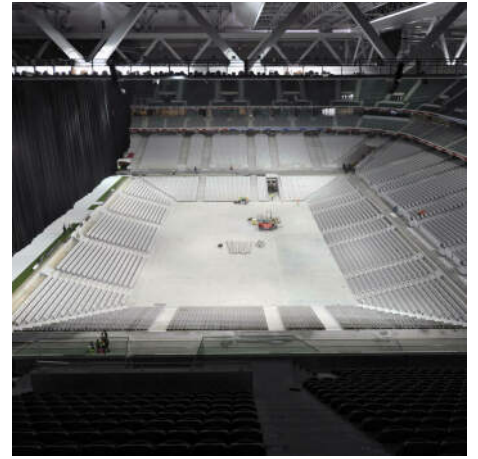

Watch the video
<https://vimeo.com/1011007203>