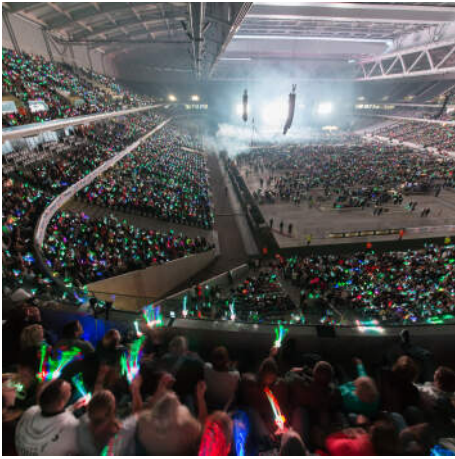

Watch the video
<https://vimeo.com/1011007203>